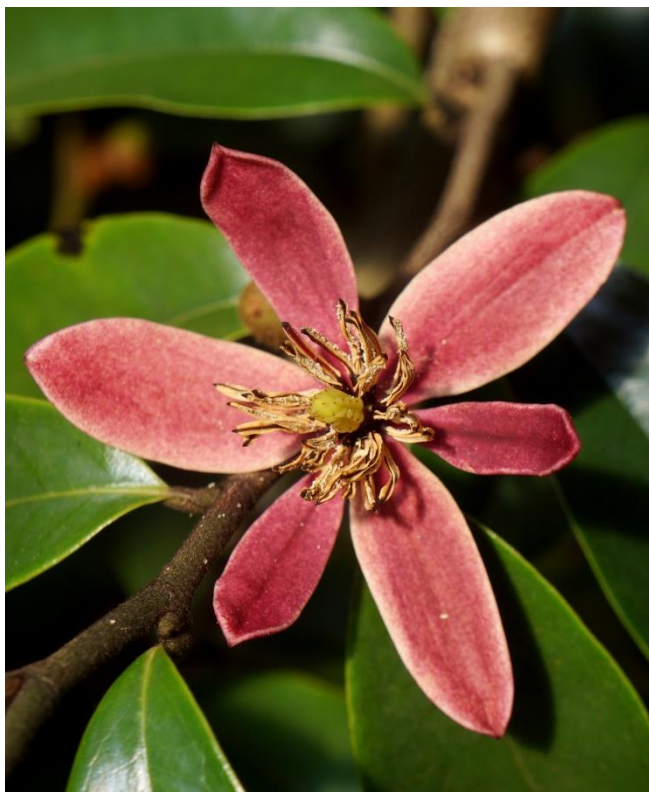

Magnolia hybrid 'STELLAR RUBY'^{PPAF}

©Concept Plants – Publication without permission is not allowed

Hybrid between *M figo* var *skinneriana* x *M figo* var. *crassipes*. Fast, bushy growth habit. Ruby colored tropical perfumed flowers. Prolific flowering in spring. Stellar Ruby most hardy within the species.

Introduction	TBS
Suggested size	3, 5G
Input type	Liners
Royalty	\$0,75

Height	6 to 7feet
Flowering	Late spring
Colors	Ruby
Hardiness	7a-11 (6b testing)

Pinch	1-2
Produced	Semi-shade/shade
Planting	Spring or autumn
Evergreen	Yes